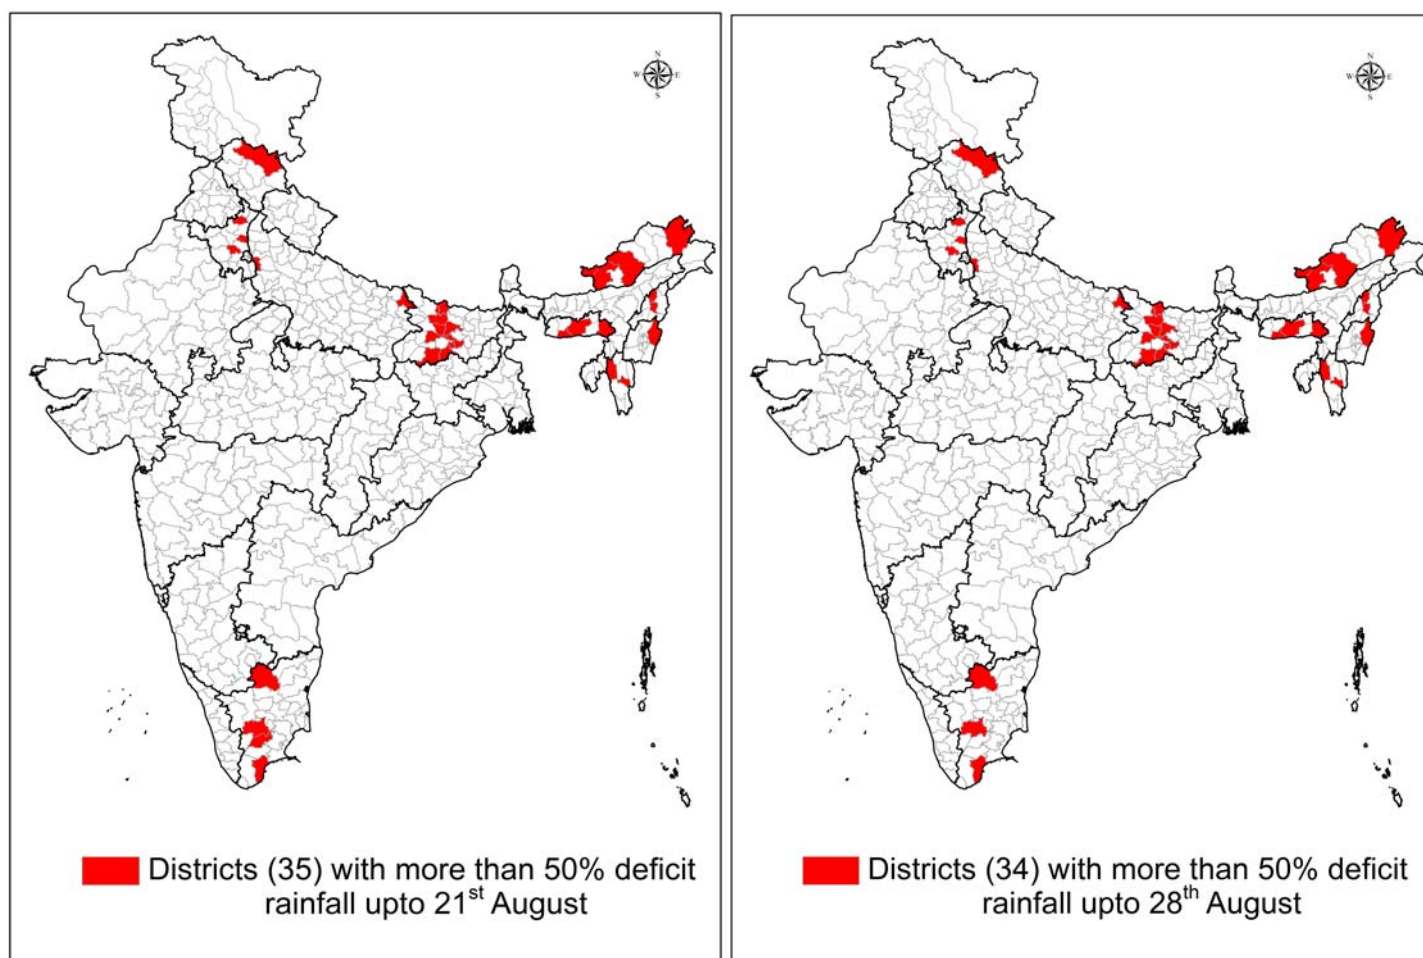

August 31, 2013

Weekly update on Rainfall Deficit Districts in the country

The number of districts with more than 50% deficit as on 28th August, 2013 are given in the Table - 1. The number has come down to 34 from 35 in the previous week (21st August, 2013). The list of districts as on 28th August is given in Table-1 and a spatial map comparing the weekly change in the rainfall is given in the figure.

Rainfall deficit districts in the country

Table 1

**Selected districts showing more than 50% rainfall deficit based on cumulative rainfall
between 01.June to 28. August 2013**

STATE/DISTRICT (NAME)		ACTUAL (mm)	NORMAL (mm)	% DEP.	Contingency plans submitted
Arunachal Pradesh (4/16)					
Lower Subansiri	1.	158.6	785.4	-80	Not available with CRIDA
Dibang Valley	2.	311.0	791.0	-61	Not available
West Kameng	3.	826.6	1949.0	-58	Not available
Tawang	4.	844.7	1949.0	-57	Under draft
Assam (1/27)					
Baksa	5.	738.1	1934.3	-62	Not available
Meghalaya (3/7)					
South Garo Hills	6.	79.0	1320.4	-94	Under draft
West Khasi Hills	7.	297.0	2263.1	-87	Under draft
Jaintia Hills	8.	1146.0	3787.2	-70	Not available
Nagaland (3/11)					
Mokokchung	9.	314.0	1407.1	-78	Under draft
Zunheboto	10.	337.0	1115.0	-70	Under draft
Kephire	11.	355.8	1115.0	-68	Under draft
Manipur (1/9)					
Ukhrul	12.	222.0	865.9	-74	Under draft
Mizoram (2/9)					
Mamit	13.	438.0	1361.9	-68	Under draft
Serchhip	14.	532.0	1276.2	-58	Not available
Bihar (10/38)					
Sitamarhi	15.	302.5	885.8	-66	Yes
Vaishali	16.	272.3	780.5	-65	Under draft
Lakhisarai	17.	257.0	721.9	-64	Under draft
Sheohar	18.	349.5	885.8	-61	Under draft
Gaya	19.	275.2	679.3	-59	Under draft
Nawada	20.	282.1	696.1	-59	Yes
Samastipur	21.	313.6	763.1	-59	Under draft
Muzaffarpur	22.	355.0	757.1	-53	Under draft
Sheikhpura	23.	306.9	657.4	-53	Under draft
Patna	24.	340.7	706.8	-52	Under draft
Uttar Pradesh (2/71)					
Kushi Nagar	25.	316.3	896.0	-65	Yes
Gautam Buddha Nagar	26.	207.0	441.4	-53	Yes