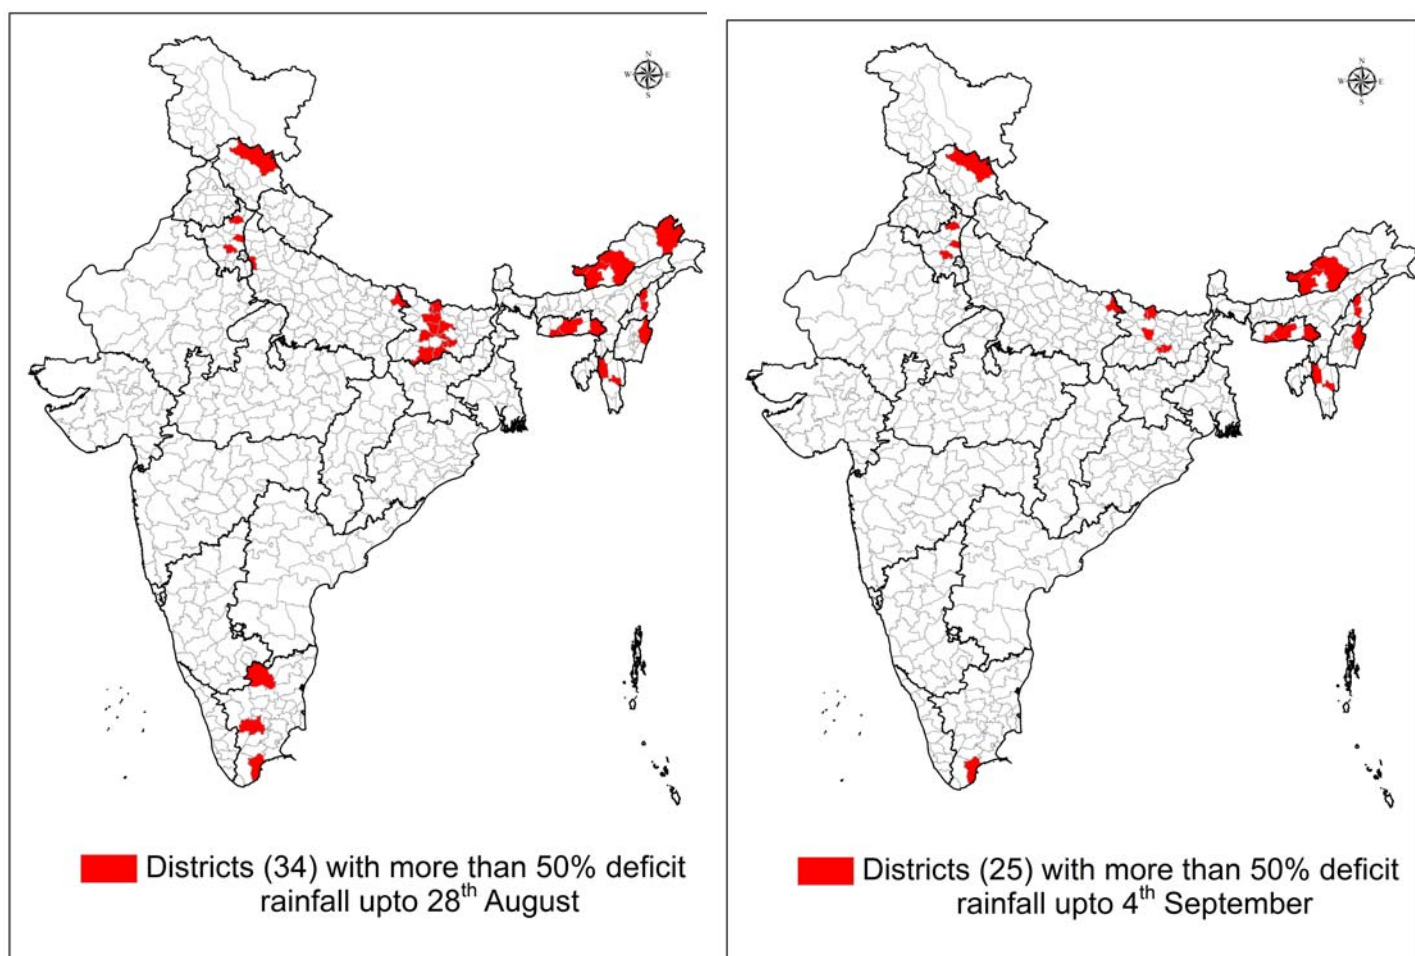

Table 1

September 06, 2013

Weekly update on Rainfall Deficit Districts in the country

The number of districts with more than 50% deficit as on 4th September, 2013 are given in the Table - 1. The number has come down to 25 from 34 in the previous week (28th August, 2013). The list of districts as on 4th September is given in Table-1 and a spatial map comparing the weekly change in the rainfall is given in the figure.

Rainfall deficit districts in the country